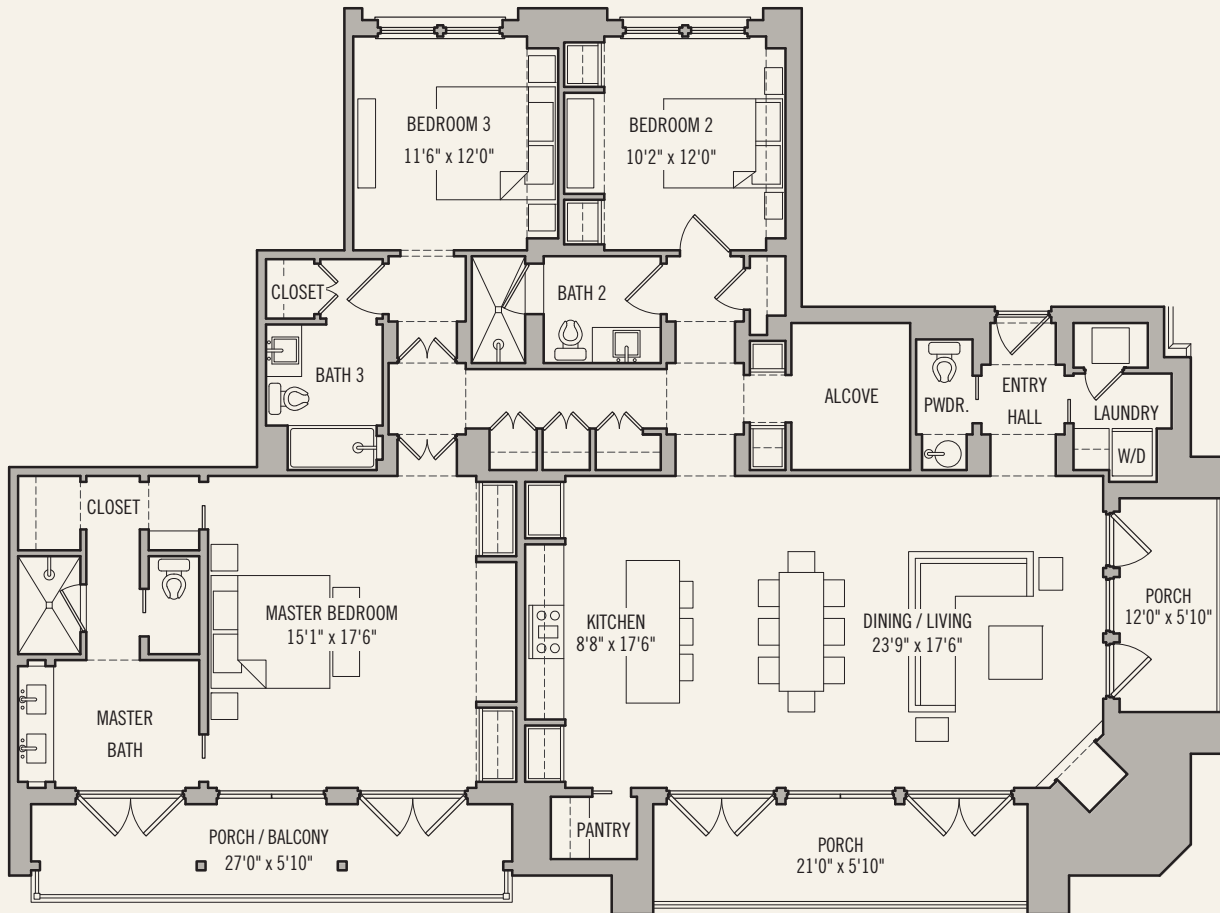

RESIDENCE 42

3 BEDROOM
 3 ½ BATH
 WITH ALCOVE

Total Conditioned Area: 1,920 sq. ft.
 Total Unconditioned Area: 357 sq. ft.

The design and construction of The Lucian, a Condominium at Alys Beach, are ongoing processes. The master plan, floor plans, features, and prices may change without notice in accordance with the condominium documents. Illustrations are artist's depictions only and may differ from completed improvements. Room dimensions and square footages are approximate. This is not an offer to sell real property. (For that, please visit our local sales office.) Void where prohibited by law. Equal Housing Opportunity. No Federal Agency has judged the merits or value, if any, of this property. Alys Beach is a trademark of EBSCO Industries, Inc. © 2015